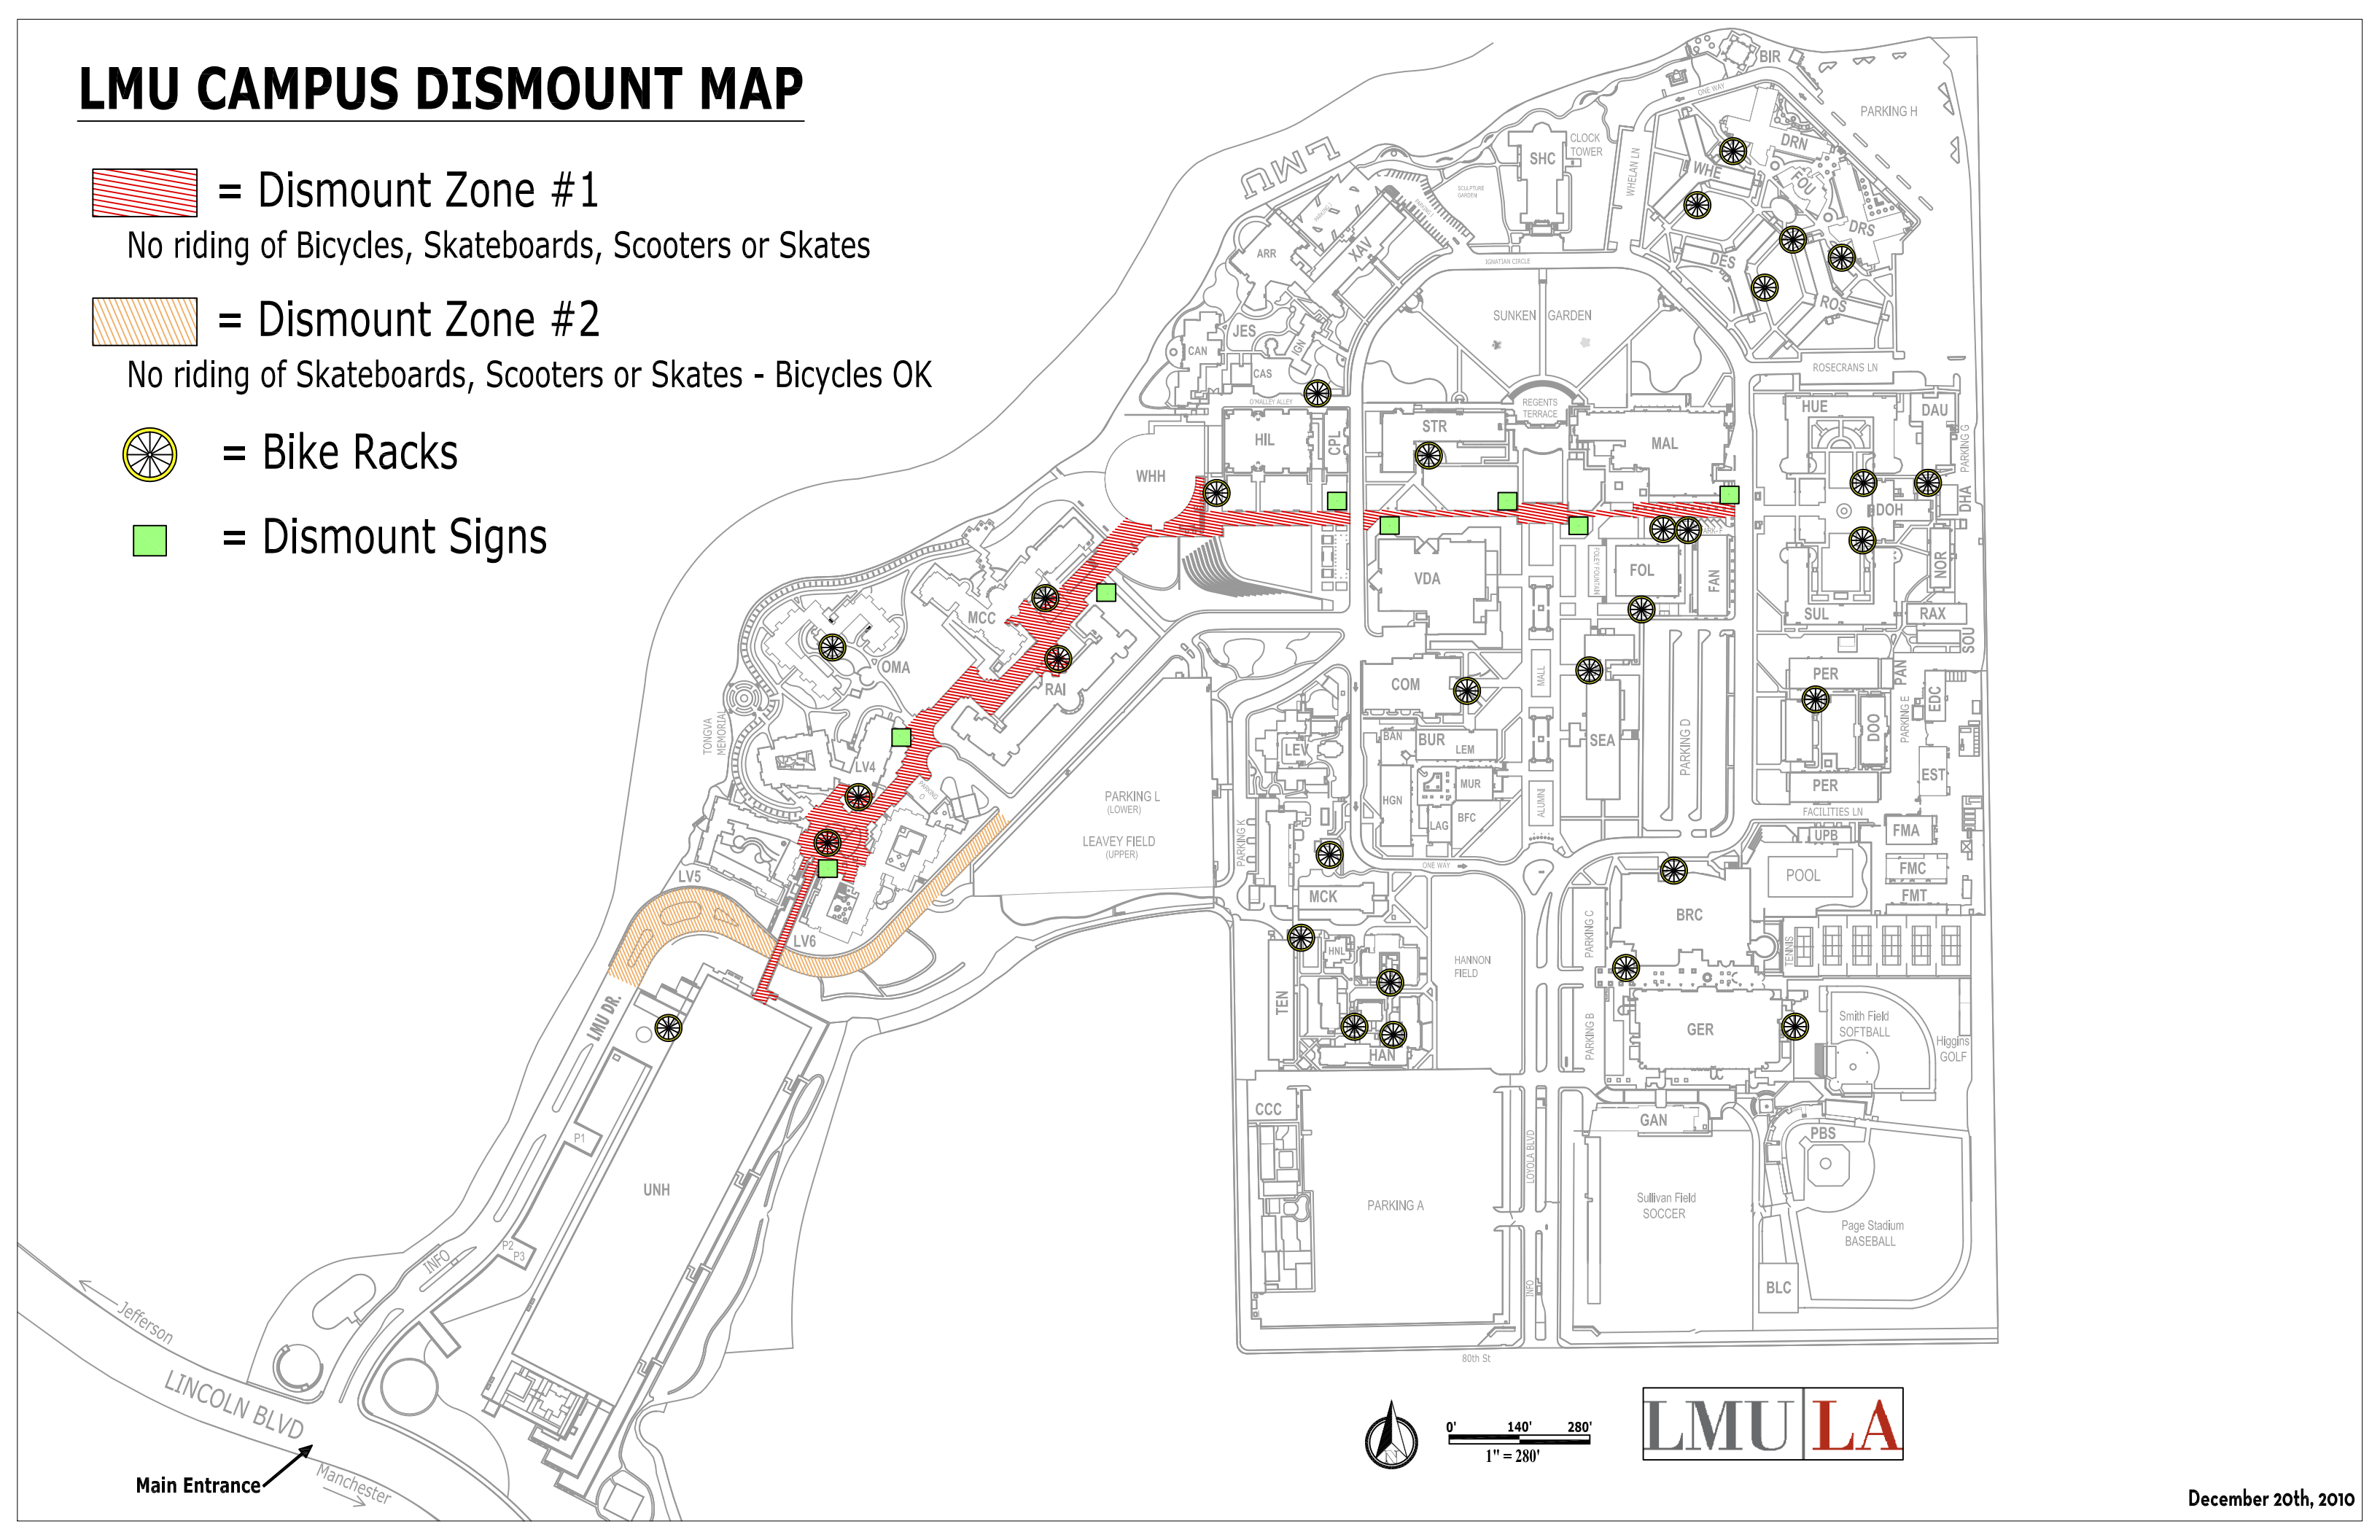

LMU CAMPUS DISMOUNT MAP

= Dismount Zone #1

No riding of Bicycles, Skateboards, Scooters or Skates

= Dismount Zone #2

No riding of Skateboards, Scooters or Skates - Bicycles OK

= Bike Racks

= Dismount Signs

0' 140' 280'
1" = 280'